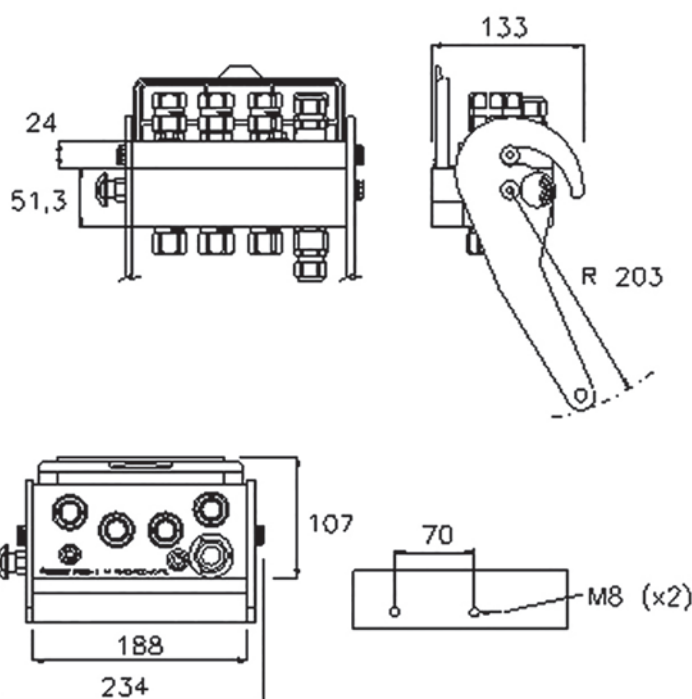

## MultiFaster 5 lines, 4 lines size 06, 1 line size 08.

MultiFaster suitable for 4 lines size 06+1 line size 08.  
The additional line could be either an electrical connector or an hydraulic coupling.

## Technical Specifications

dash	Size mm	inch	Working Pressure (MPa)	Flow Rate (l/min)	Spillage (ml)	Burst pressure (MPa)		
						Male	Female	Male + Female
06	10	3/8"	25	40	8	100	100	100
08	12.5	1/2"	25	70	0.01	100	100	100

# PS06-x

Size					Thread Type					FIXED
dash	mm	inch	Housing	Number of Couplings	Thread Type	Standard	Thread	Electrical Connector N	Connector Type	Part Number
06	10	3/8"	5	4	02/ METRIC	ISO 8434-1-L	M22x1.5 MALE 15L	1	7 PINS	2PS06-A-4-2/2FC
08	12.5	1/2"								
06	10	3/8"	5	4	F BSPP	ISO 1179-1	BSPP 3/8" FEMALE	1	3 PINS	2PS06-1-4-38GFC
08	12.5	1/2"								
06	10	3/8"	5	4	F BSPP	ISO 1179-1	BSPP 1/2" FEMALE	1	3 PINS	2PS06-1-4-12GFC
08	12.5	1/2"								
06	10	3/8"	5	4	02/ METRIC	ISO 8434-1-L	M22x1.5 MALE 15L	1	3 PINS	2PS06-1-4-2/2FC
08	12.5	1/2"								

Size					Thread Type					MOBILE
dash	mm	inch	Housing	Number of Couplings	Thread Type	Standard	Thread	Electrical Connector N	Connector Type	Part Number
06	10	3/8"	5	4	20/ BSPP	ISO 8434-6	"BSPP 1/2"" FEMALE SWIVEL NUT	1	7 PINS	2PS06-A-4-CMC
08	12.5	1/2"								
06	10	3/8"	5	4	F BSPP	ISO 1179-1	BSPP 3/8" FEMALE	1	3 PINS	2PS06-1-4-38GMC
08	12.5	1/2"								
06	10	3/8"	5	4	0/ SAE	ISO 11926-1	3/4" - 16 UNF FEMALE ORB	1	3 PINS	2PS06-1-4-12SMC
08	12.5	1/2"								
06	10	3/8"	5	4	F BSPP	ISO 1179-1	BSPP 1/2" FEMALE	1	3 PINS	2PS06-1-4-12GMC
08	12.5	1/2"								
06	10	3/8"	5	4	02/ METRIC	ISO 8434-1-L	M22x1.5 MALE 15L	1	3 PINS	2PS06-0-4-2/2MC
06	10	3/8"								
08	12.5	1/2"	5	4	02/ METRIC	ISO 8434-1-L	M22x1.5 MALE 15L	1	3 PINS	2PS06-1-4-2/2MC
08	12.5	1/2"								